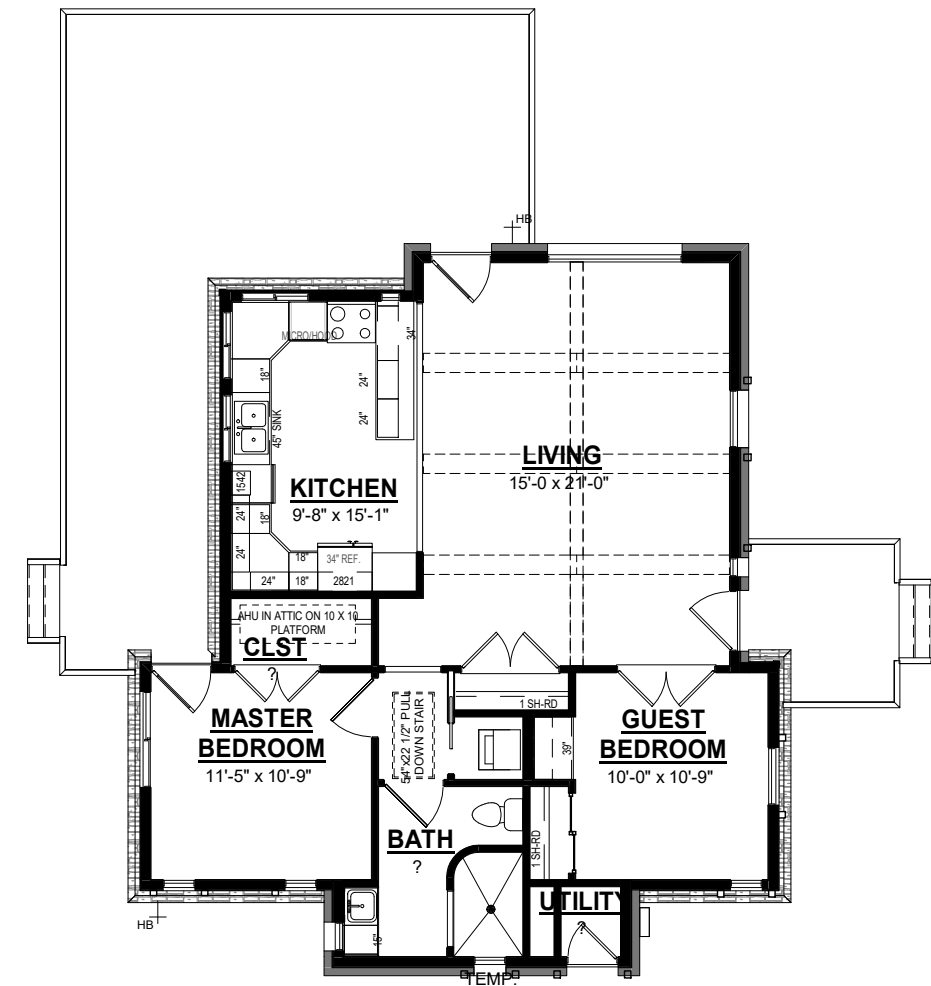

3D VIEW

GUEST HOUSE

GUEST HOUSE AREAS	
LIVING SPACE	1025 SF
FRONT PORCH	70 SF
REAR PORCH	522 SF
	1617 SF