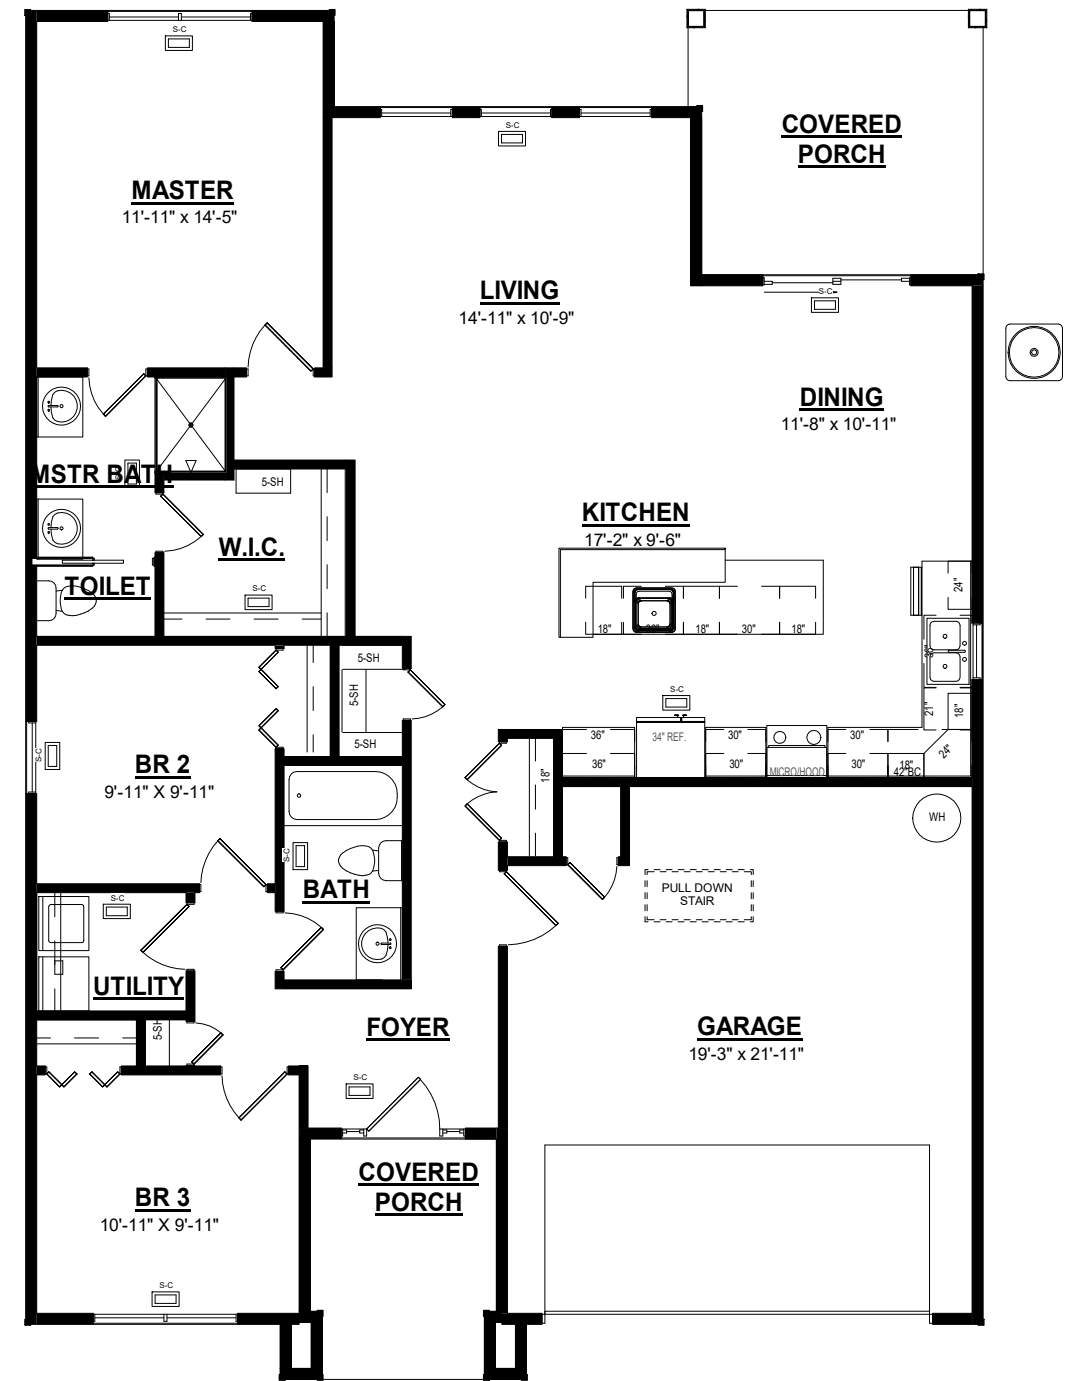

3D View 3

First Floor

AREAS	
COVERED PORCH	136 SF
LIVING SPACE	1487 SF
GARAGE	436 SF
2059 SF	