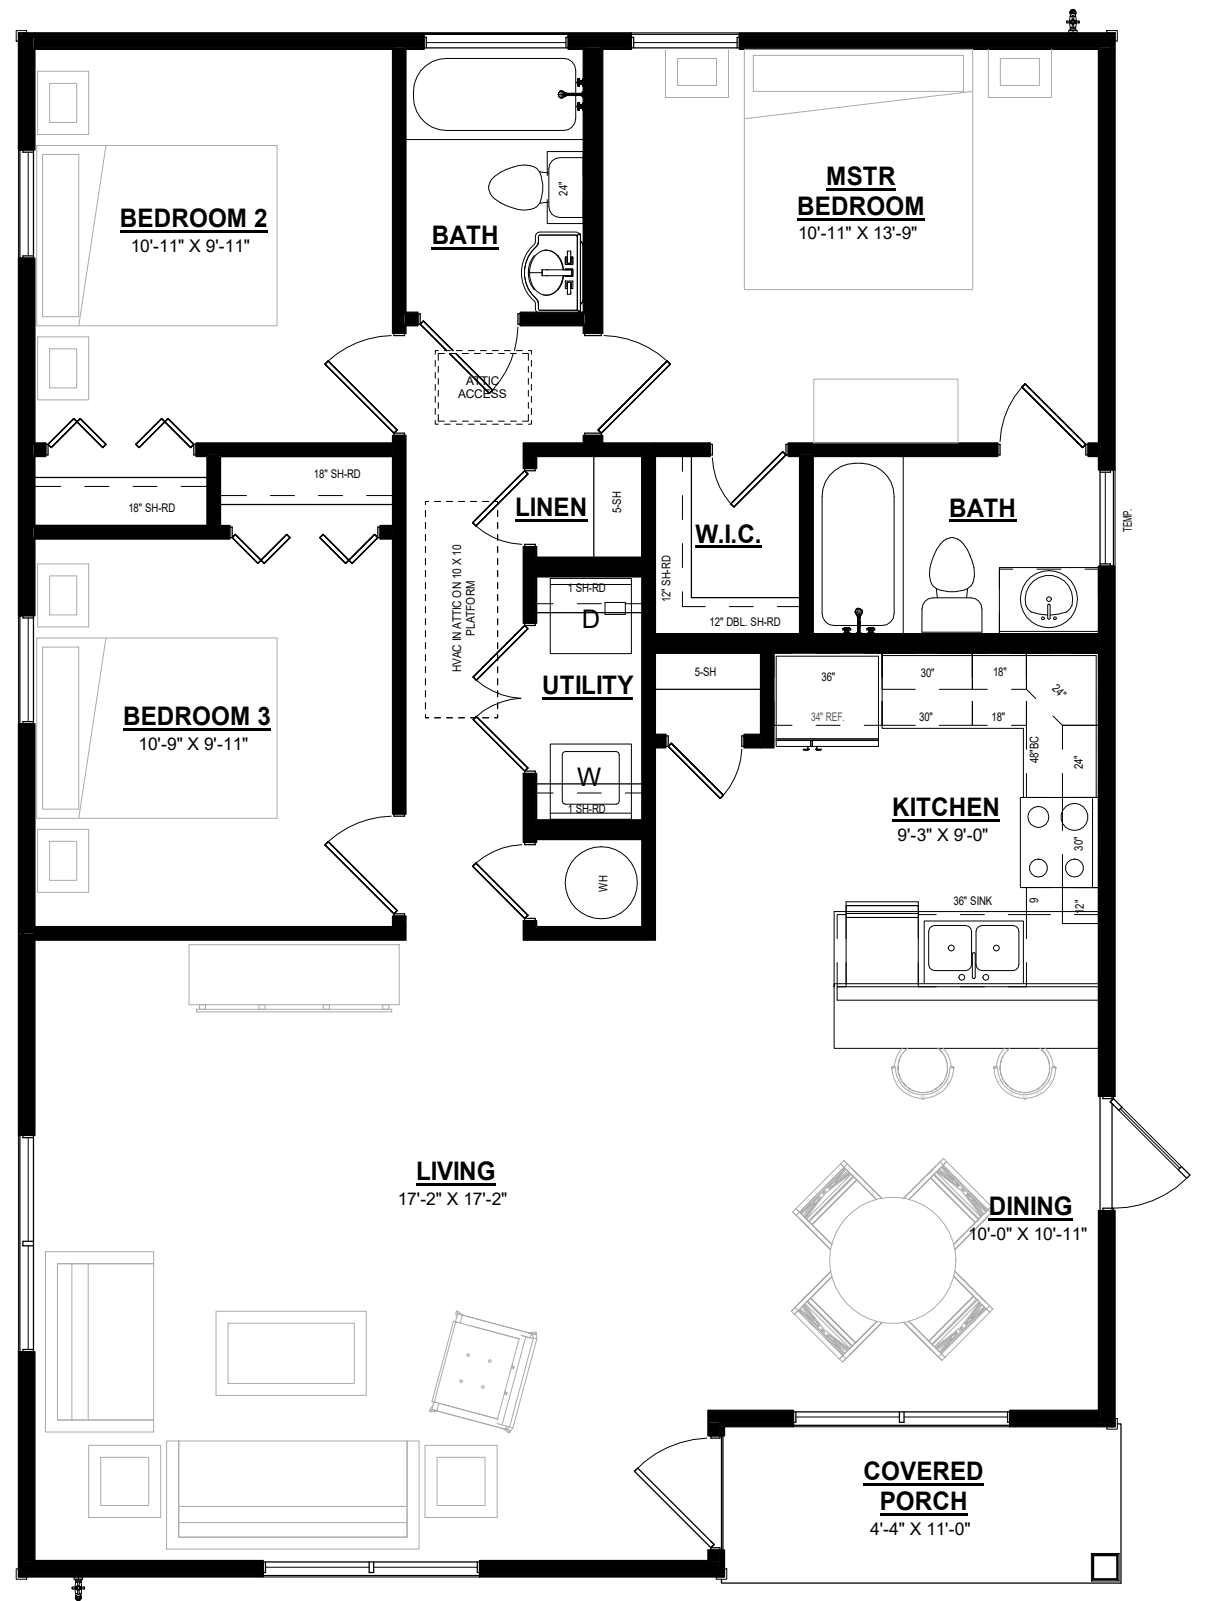

3D VIEW

FLOOR PLAN

AREAS	
FIRST FLOOR	1246 SF
COVERED PORCH	49 SF
	1294 SF